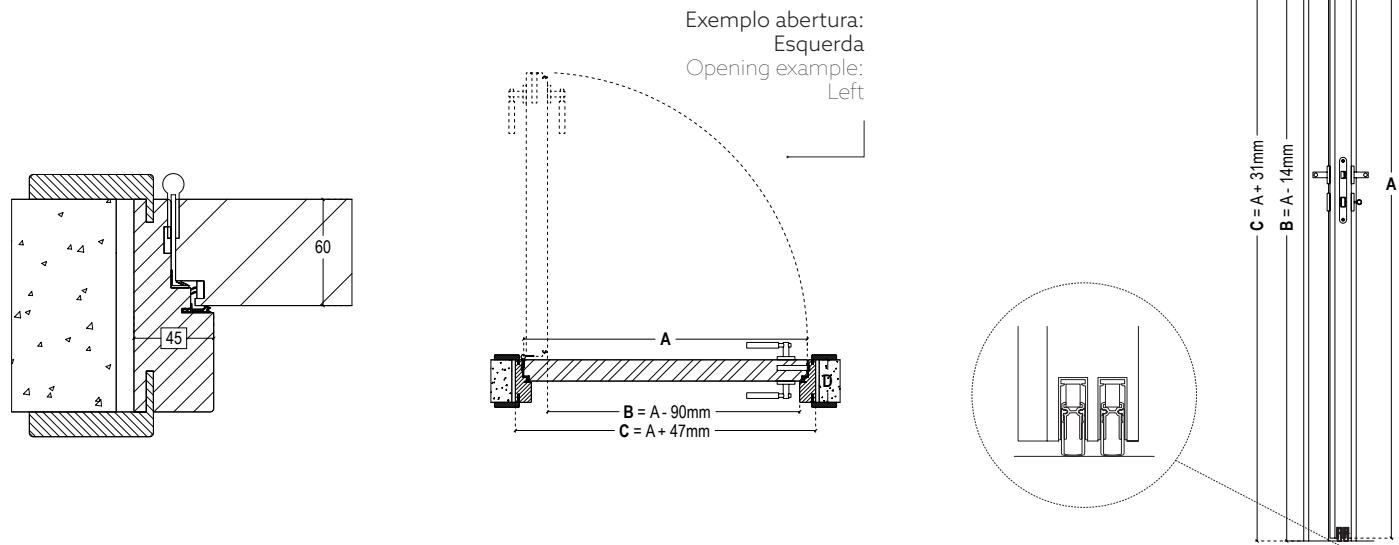

Door

Interior structure composed of agglomerated particulates (60 mm).
 Perimeter structure in solid wood T-strips.
 Edge in wood veneer, finish foil, HPL (High Pressure Laminate) or CPL (Continuous Pressure Laminates) equal to the sides.
 Thickness: *60mm
 Available In Different Models.
 * Other Thicknesses On Request.

Settings

Single Leaf
 Double Leaf
 Glass Panel
 With Top Panel

Legenda / Label

- A - Dimensão Da Porta / Door Dimension
- B - Dimensão Da Passagem Livre / Free Passage Size
- C - Dimensão Da Abertura Da Parede / Dimension Of The Wall Opening
- D - Largura Do Aro / Rim Width
- E - Altura Do Puxador Standard / Standard Handle Height